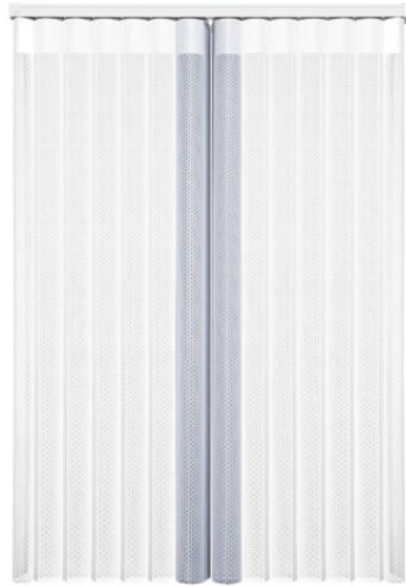

Main Accessories

Aluminum alloy top rail

High quality slider

Durable drawstring

Installation code

Draping fabric

Telescopic rod

Electric Vertical Dream Curtain (M09/M11/M13)