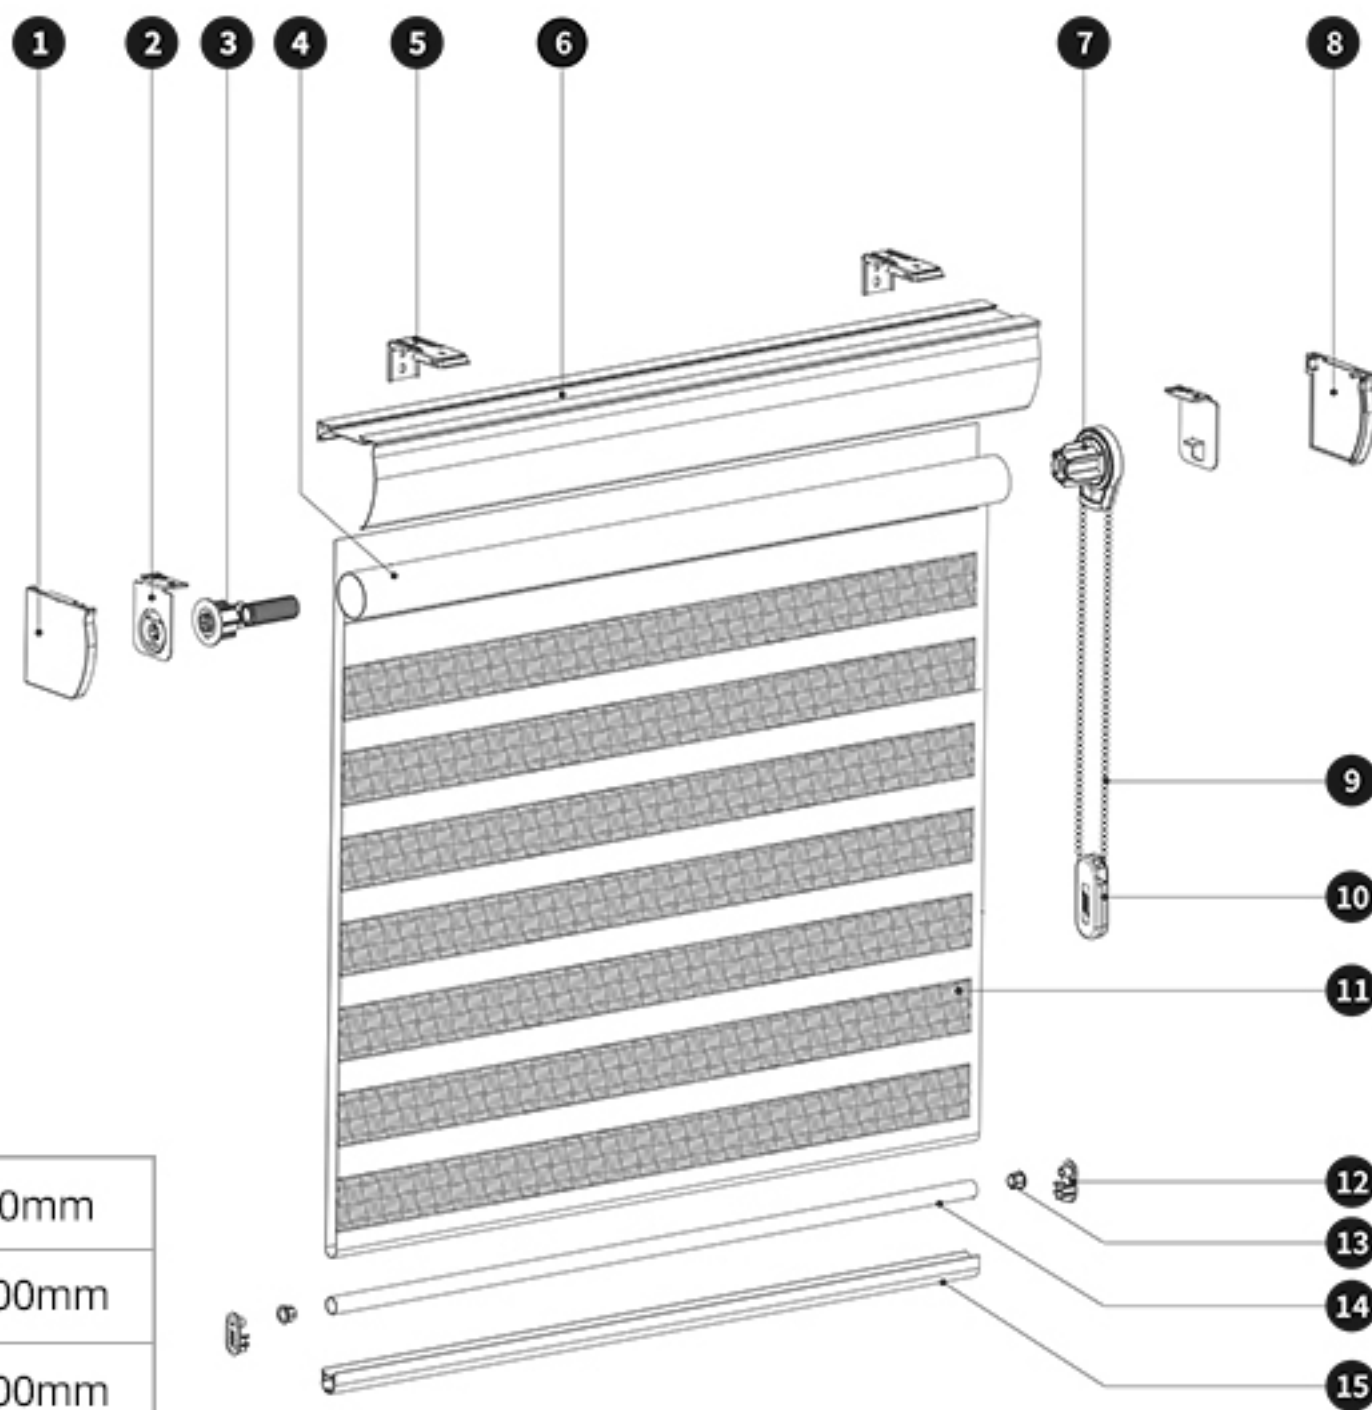

28mm Tube harval manual zebra blinds

1. Cassette Cover
2. Bracket
3. End Unit
4. 28mm Tube
5. Installation Code
6. Cassette
7. End Unit
8. Cassette Cover
9. Chain
10. Pendant
11. Fabric
12. Bottom Rail End Cap
13. Bottom Rail End Cap
14. Bottom Tube
15. Bottom Rail

Minimum width	300mm
Maximum width	1600mm
Minimum height	2200mm

Main Accessories

38mm Tube round cassette manual zebra blinds

- 1.Cassette Cover
- 2.Bracket
- 3. End Unit
- 4.38mm Tube
- 5.Installation Code
- 6.Cassette
- 7.End Unit
- 8.Cassette Cover
- 9.Chain
- 10.Pendant
- 11.Fabric
- 12.Bottom Rail End Cap
- 13.Bottom Rail End Cap
- 14.Bottom Tube
- 15.Bottom Rail