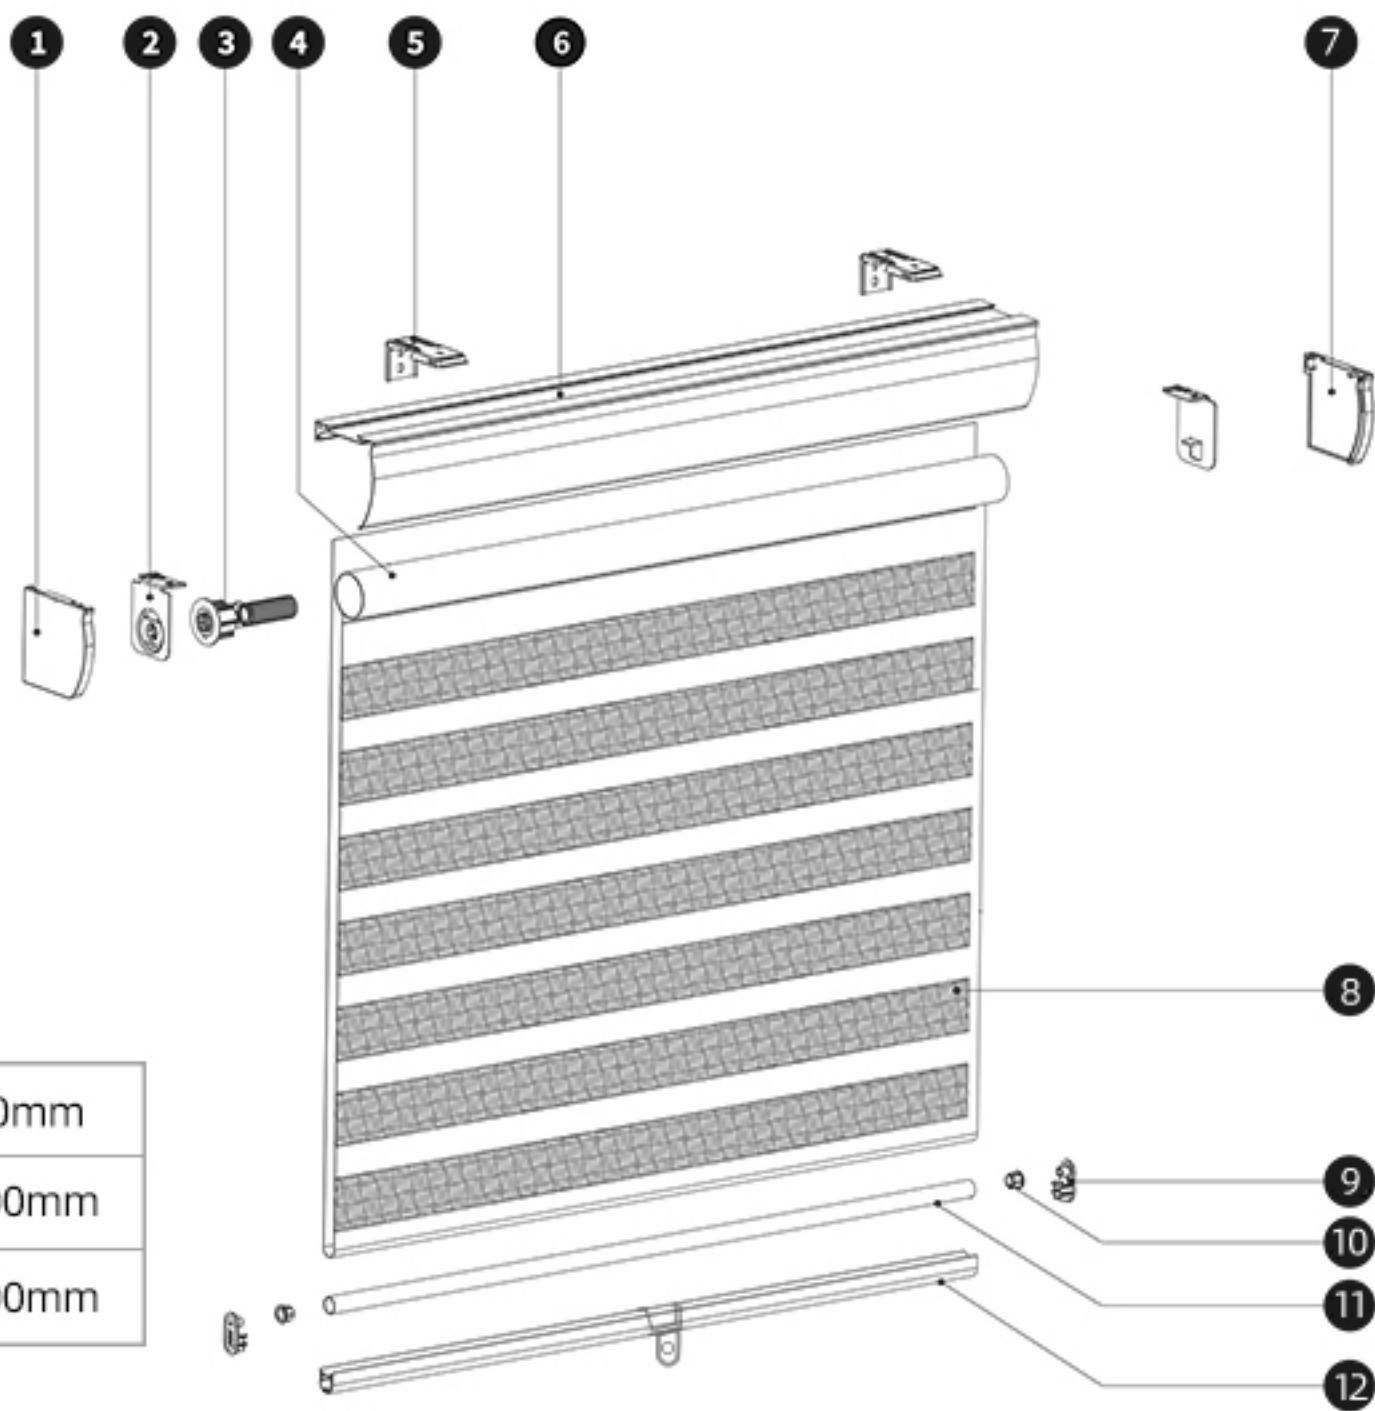

Minimum width	300mm
Maximum width	2300mm
Minimum height	1600mm

Main Accessories

38mm Tube square cassette manual zebra blinds

- 1.Cassette Cover
- 2.Bracket
- 3. End Unit
- 4.38mm Tube
- 5.Installation Code
- 6.Cassette
- 7.End Unit
- 8.Cassette Cover
- 9.Chain
- 10.Pendant
- 11.Fabric
- 12.Bottom Rail End Cap
- 13.Bottom Rail End Cap
- 14.Bottom Tube
- 15.Bottom Rail

Minimum width	300mm
Maximum width	2300mm
Maximum height	3000mm

Main Accessories

No drill no tools zebra blinds

- 1.Cassette Cover
- 2.Bracket
- 3. End Unit
- 4.38mm Tube
- 5.Installation Code
- 6.Cassette
- 7.Cassette Cover
- 8.Chain
- 9.Pendant
- 10.Fabric
- 11.Bottom Rail End Cap
- 12.Bottom Rail End Cap
- 13.Bottom Tube
- 14.Bottom Rail

Minimum width	300mm
Maximum width	1600mm
Minimum width	2000mm
Maximum load bearing	8KG

Main Accessories

38mm Tube cordless zebra blinds

- 1.Cassette Cover
- 2.Bracket
- 3.End Unit
- 4.25mm Tube
- 5.Installation Code
- 6.Cassette
- 7.Cassette Cover
- 8.Fabric
- 9.Bottom Rail End Cap
- 10.Bottom Rail End Cap
- 11.Bottom Tube
- 12.Bottom Rail

Minimum width	300mm
Maximum width	1800mm
Minimum width	1800mm

Main Accessories

38mm Tube cordless zebra blinds

- 1.Cassette Cover
- 2.Bracket
- 3.End Unit
- 4.38mm Tube
- 5.Installation Code
- 6.Cassette
- 7.Cassette Cover
- 8.Fabric
- 9.Bottom Rail End Cap
- 10.Bottom Rail End Cap
- 11.Bottom Tube
- 12.Bottom Rail