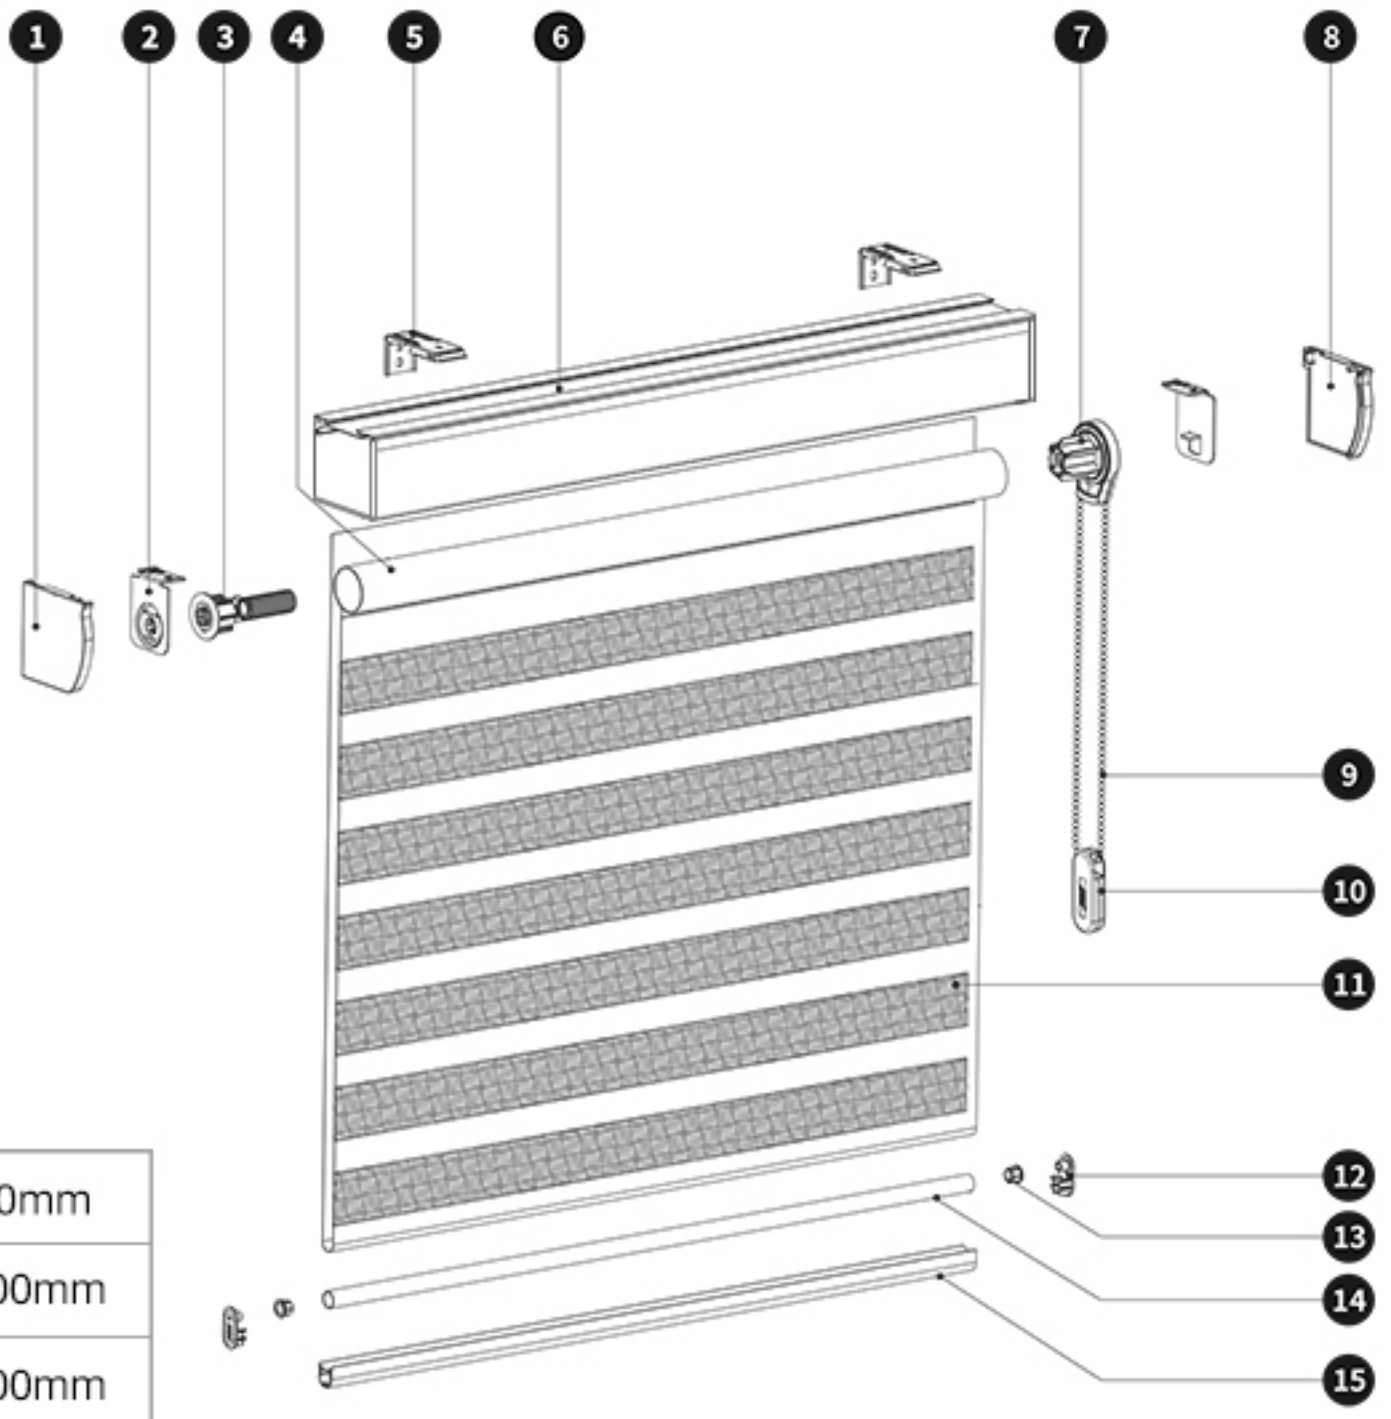

28mm Tube harval manual zebra blinds

1. Cassette Cover
2. Bracket
3. End Unit
4. 28mm Tube
5. Installation Code
6. Cassette
7. End Unit
8. Cassette Cover
9. Chain
10. Pendant
11. Fabric
12. Bottom Rail End Cap
13. Bottom Rail End Cap
14. Bottom Tube
15. Bottom Rail

Minimum width	300mm
Maximum width	1600mm
Minimum height	2200mm

Main Accessories

38mm Tube round cassette manual zebra blinds

- 1.Cassette Cover
- 2.Bracket
- 3. End Unit
- 4.38mm Tube
- 5.Installation Code
- 6.Cassette
- 7.End Unit
- 8.Cassette Cover
- 9.Chain
- 10.Pendant
- 11.Fabric
- 12.Bottom Rail End Cap
- 13.Bottom Rail End Cap
- 14.Bottom Tube
- 15.Bottom Rail

Minimum width	300mm
Maximum width	2300mm
Minimum height	1600mm

Main Accessories

38mm Tube square cassette manual zebra blinds

- 1.Cassette Cover
- 2.Bracket
- 3. End Unit
- 4.38mm Tube
- 5.Installation Code
- 6.Cassette
- 7.End Unit
- 8.Cassette Cover
- 9.Chain
- 10.Pendant
- 11.Fabric
- 12.Bottom Rail End Cap
- 13.Bottom Rail End Cap
- 14.Bottom Tube
- 15.Bottom Rail

Minimum width	300mm
Maximum width	2300mm
Maximum height	3000mm

Main Accessories

No drill no tools zebra blinds

- 1.Cassette Cover
- 2.Bracket
- 3. End Unit
- 4.38mm Tube
- 5.Installation Code
- 6.Cassette
- 7.Cassette Cover
- 8.Chain
- 9.Pendant
- 10.Fabric
- 11.Bottom Rail End Cap
- 12.Bottom Rail End Cap
- 13.Bottom Tube
- 14.Bottom Rail