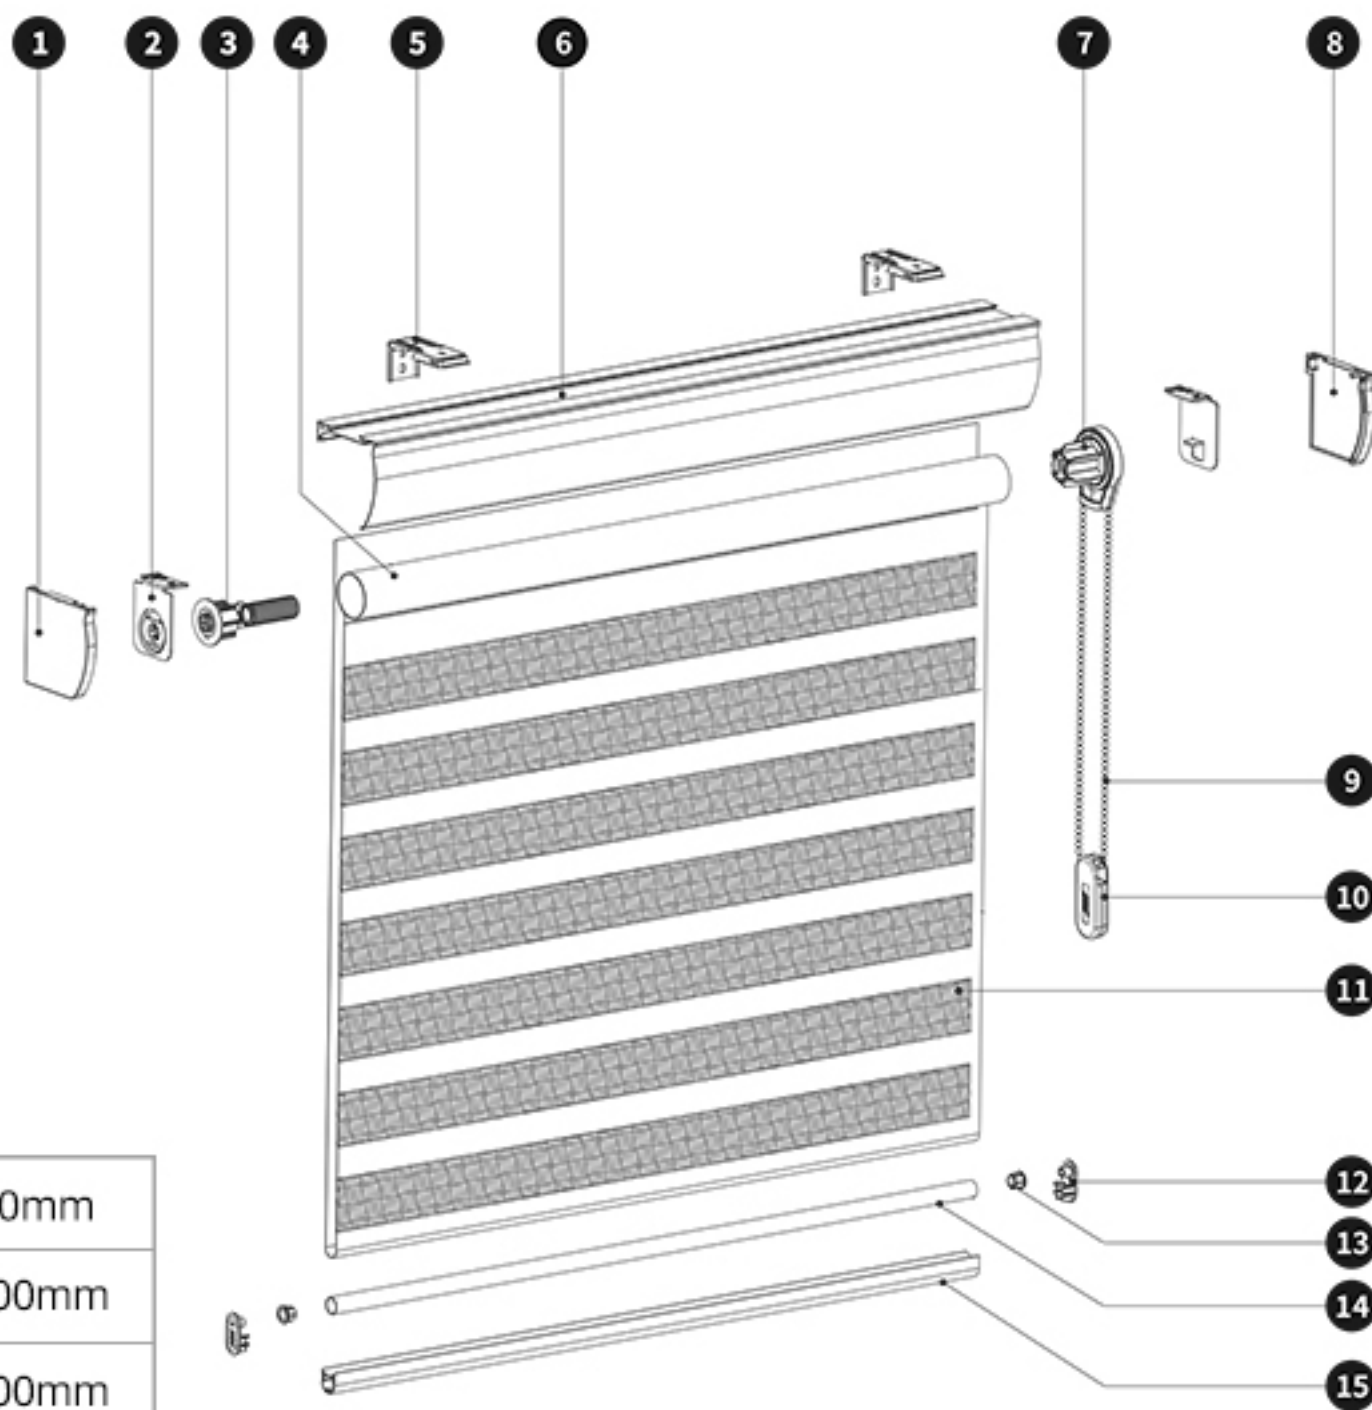

28mm Tube harval manual zebra blinds

1. Cassette Cover
2. Bracket
3. End Unit
4. 28mm Tube
5. Installation Code
6. Cassette
7. End Unit
8. Cassette Cover
9. Chain
10. Pendant
11. Fabric
12. Bottom Rail End Cap
13. Bottom Rail End Cap
14. Bottom Tube
15. Bottom Rail

Minimum width	300mm
Maximum width	1600mm
Minimum height	2200mm

Main Accessories

38mm Tube round cassette manual zebra blinds

- 1.Cassette Cover
- 2.Bracket
- 3. End Unit
- 4.38mm Tube
- 5.Installation Code
- 6.Cassette
- 7.End Unit
- 8.Cassette Cover
- 9.Chain
- 10.Pendant
- 11.Fabric
- 12.Bottom Rail End Cap
- 13.Bottom Rail End Cap
- 14.Bottom Tube
- 15.Bottom Rail

Minimum width	300mm
Maximum width	2300mm
Minimum height	1600mm

Main Accessories

38mm Tube square cassette manual zebra blinds

- 1.Cassette Cover
- 2.Bracket
- 3. End Unit
- 4.38mm Tube
- 5.Installation Code
- 6.Cassette
- 7.End Unit
- 8.Cassette Cover
- 9.Chain
- 10.Pendant
- 11.Fabric
- 12.Bottom Rail End Cap
- 13.Bottom Rail End Cap
- 14.Bottom Tube
- 15.Bottom Rail