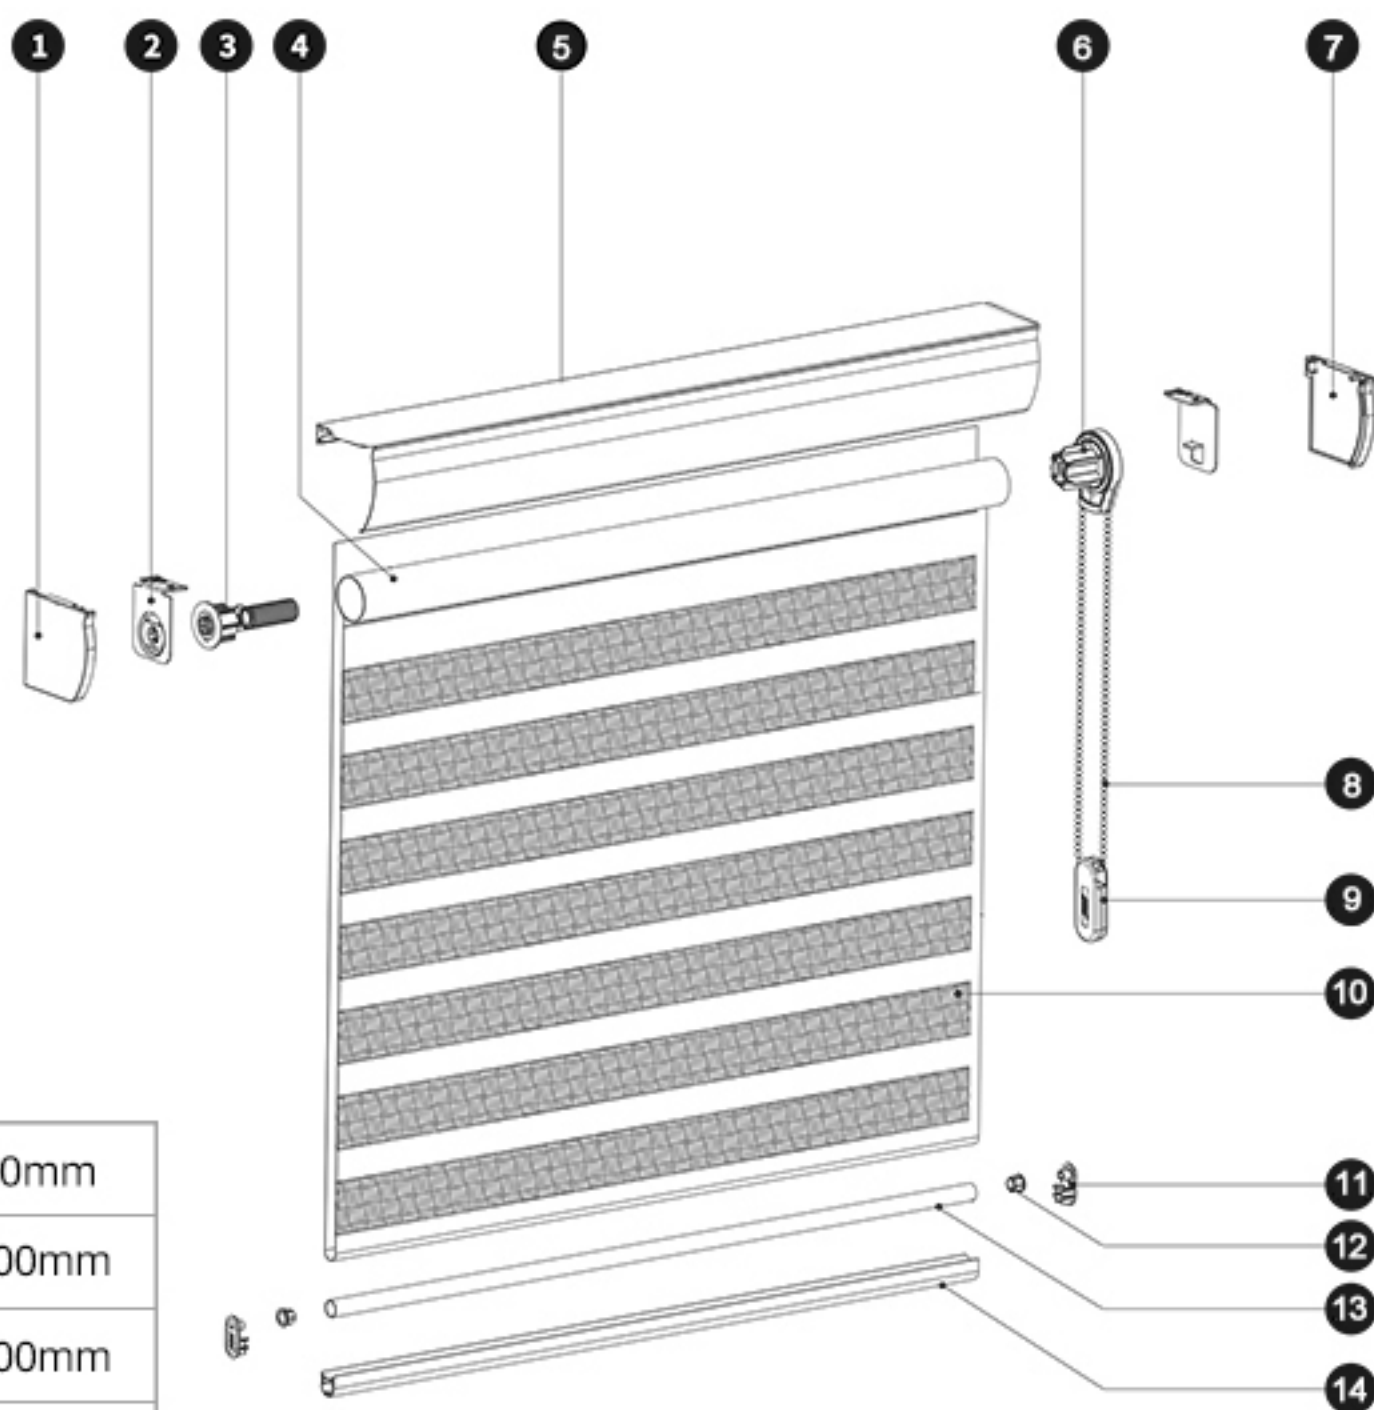

Minimum width	300mm
Maximum width	1600mm
Minimum height	2200mm

Main Accessories

38mm Tube round cassette manual zebra blinds

- 1.Cassette Cover
- 2.Bracket
- 3. End Unit
- 4.38mm Tube
- 5.Installation Code
- 6.Cassette
- 7.End Unit
- 8.Cassette Cover
- 9.Chain
- 10.Pendant
- 11.Fabric
- 12.Bottom Rail End Cap
- 13.Bottom Rail End Cap
- 14.Bottom Tube
- 15.Bottom Rail

Minimum width	300mm
Maximum width	2300mm
Minimum height	1600mm

Main Accessories

38mm Tube square cassette manual zebra blinds

- 1.Cassette Cover
- 2.Bracket
- 3. End Unit
- 4.38mm Tube
- 5.Installation Code
- 6.Cassette
- 7.End Unit
- 8.Cassette Cover
- 9.Chain
- 10.Pendant
- 11.Fabric
- 12.Bottom Rail End Cap
- 13.Bottom Rail End Cap
- 14.Bottom Tube
- 15.Bottom Rail

Minimum width	300mm
Maximum width	2300mm
Maximum height	3000mm

Main Accessories

No drill no tools zebra blinds

- 1.Cassette Cover
- 2.Bracket
- 3. End Unit
- 4.38mm Tube
- 5.Installation Code
- 6.Cassette
- 7.Cassette Cover
- 8.Chain
- 9.Pendant
- 10.Fabric
- 11.Bottom Rail End Cap
- 12.Bottom Rail End Cap
- 13.Bottom Tube
- 14.Bottom Rail

Minimum width	300mm
Maximum width	1600mm
Minimum width	2000mm
Maximum load bearing	8KG

Main Accessories

38mm Tube cordless zebra blinds

- 1.Cassette Cover
- 2.Bracket
- 3.End Unit
- 4.25mm Tube
- 5.Installation Code
- 6.Cassette
- 7.Cassette Cover
- 8.Fabric
- 9.Bottom Rail End Cap
- 10.Bottom Rail End Cap
- 11.Bottom Tube
- 12.Bottom Rail