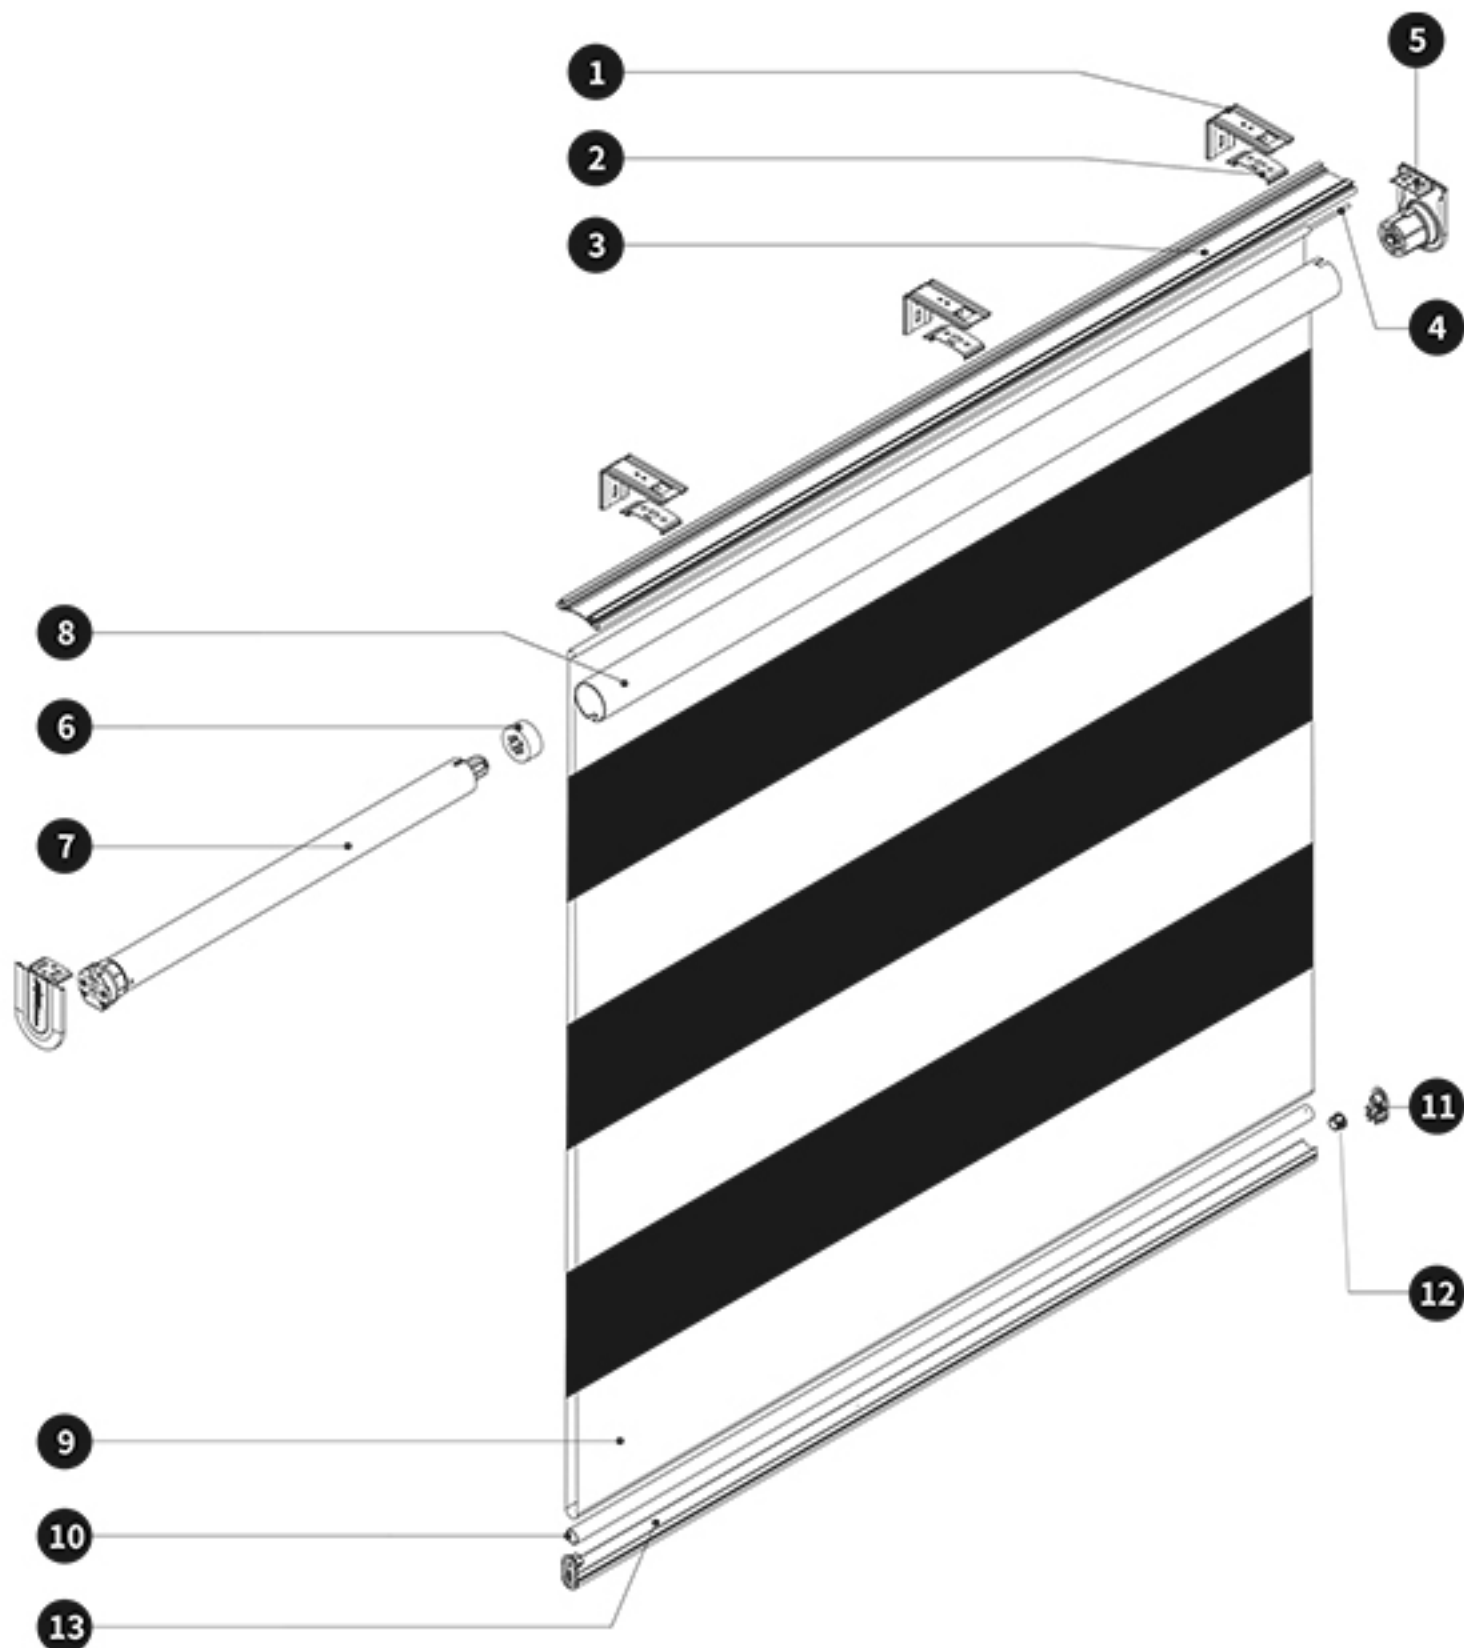

38mm Tube simple motorized zebra blinds

- 1.Installation Code
- 2.Installation Code
- 3.Beam
- 4.Flexible tape
- 5.End Unit
- 6.Runner
- 7.Motor
- 8.38mm Tube
- 9.Fabric
- 10.Bottom Tube
- 11.Bottom Rail End Cap
- 12.Bottom Rail End Cap
- 13.Bottom Rail

Minimum width	Maximum width	Minimum height	Maximum height	Maximum area	Maximum load bearing
500mm	2300mm	300mm	3000mm	4m²	5KG