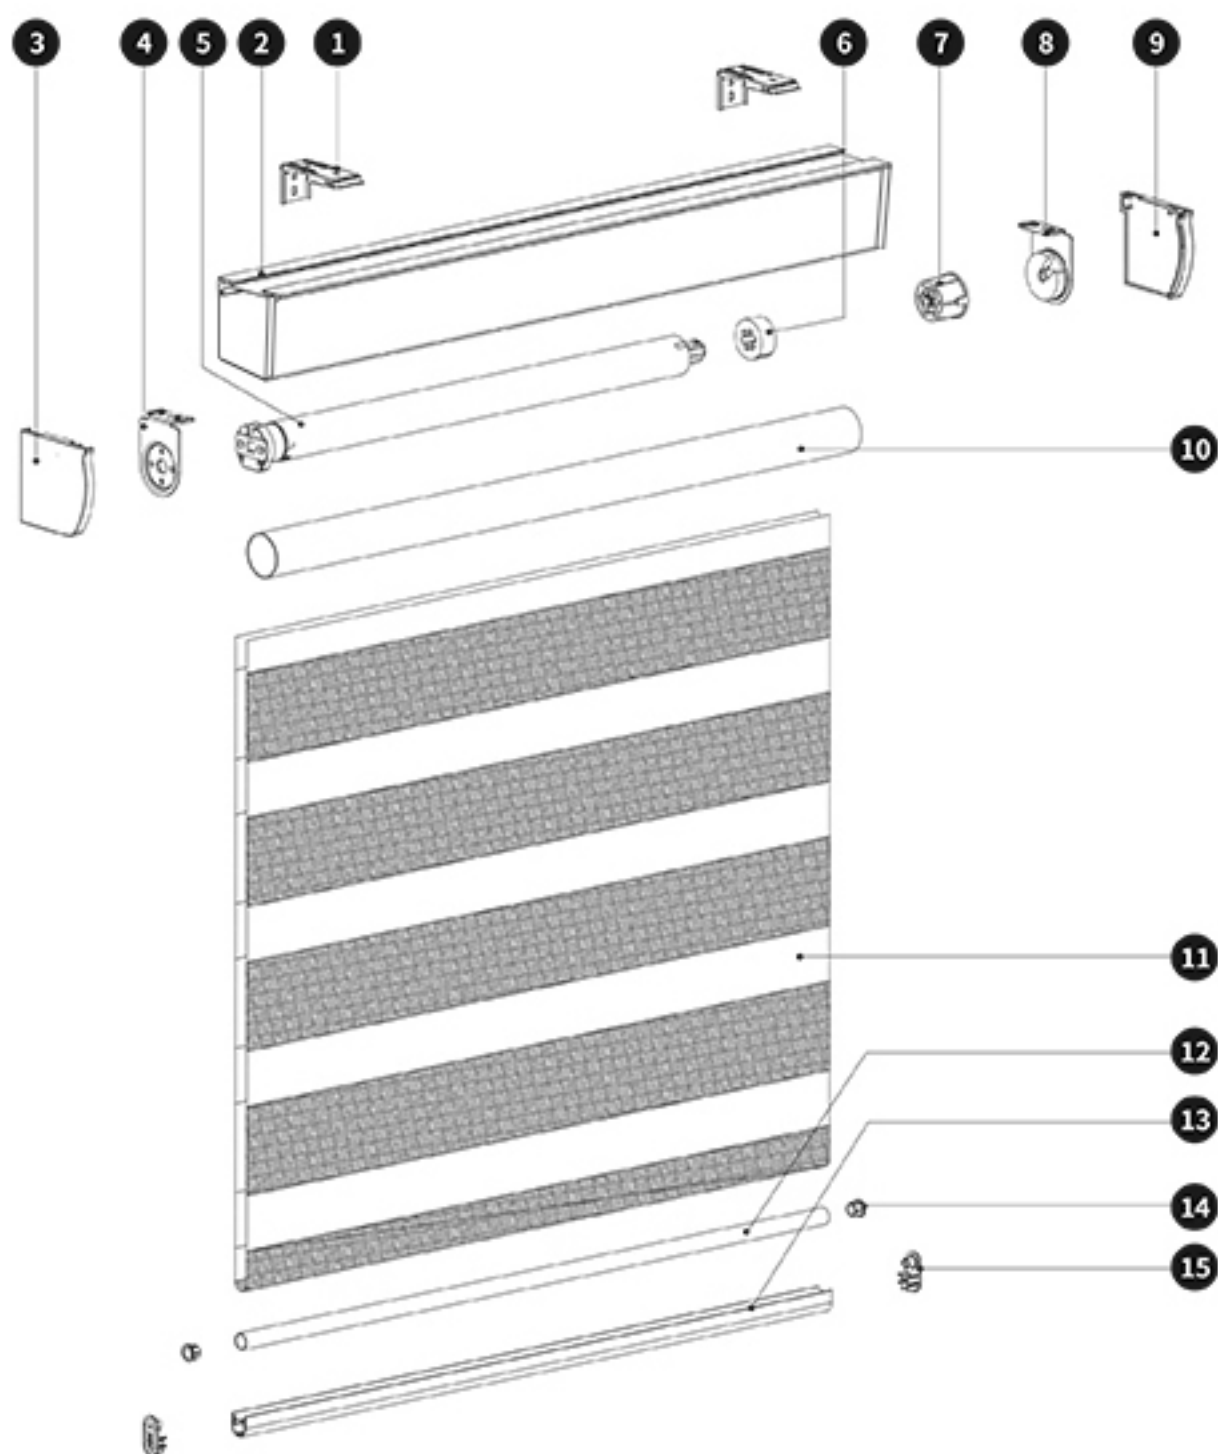

APP CONTROL
using app ,you can open/ close time of control your blinds when you are not at home

38mm Tube round cassette motorized zebra blinds

- 1.Installation Code
- 2.Cassette
- 3.Cassette Cover
- 4.Bracket
- 5.Motor
- 6.Runner
- 7.End Unit
- 8.Bracket
- 9.Cassette Cover
- 10.38mm Tube
- 11.Fabric
- 12.Bottom Tube
- 13.Bottom Rail
- 14.Bottom Rail End Cap
- 15.Bottom Rail End Cap

Minimum width	Maximum width	Minimum height	Maximum height	Maximum area	Maximum load bearing
500mm	2300mm	300mm	3000mm	4m ²	5KG

OK
Open the blind

WORKS WITH SMART DEVICES
Adaptable to Alexa.

APP CONTROL
Using remote control to control several blinds.

APP CONTROL
using app ,you can open/ close time of control your blinds when you are not at home

38mm Tube square cassette motorized zebra blinds

- 1.Installation Code
- 2.Cassette
- 3.Cassette Cover
- 4.Bracket
- 5.Motor
- 6.Runner
- 7.End Unit
- 8.Bracket
- 9.Cassette Cover
- 10.38mm Tube
- 11.Fabric
- 12.Bottom Tube
- 13.Bottom Rail
- 14.Bottom Rail End Cap
- 15.Bottom Rail End Cap