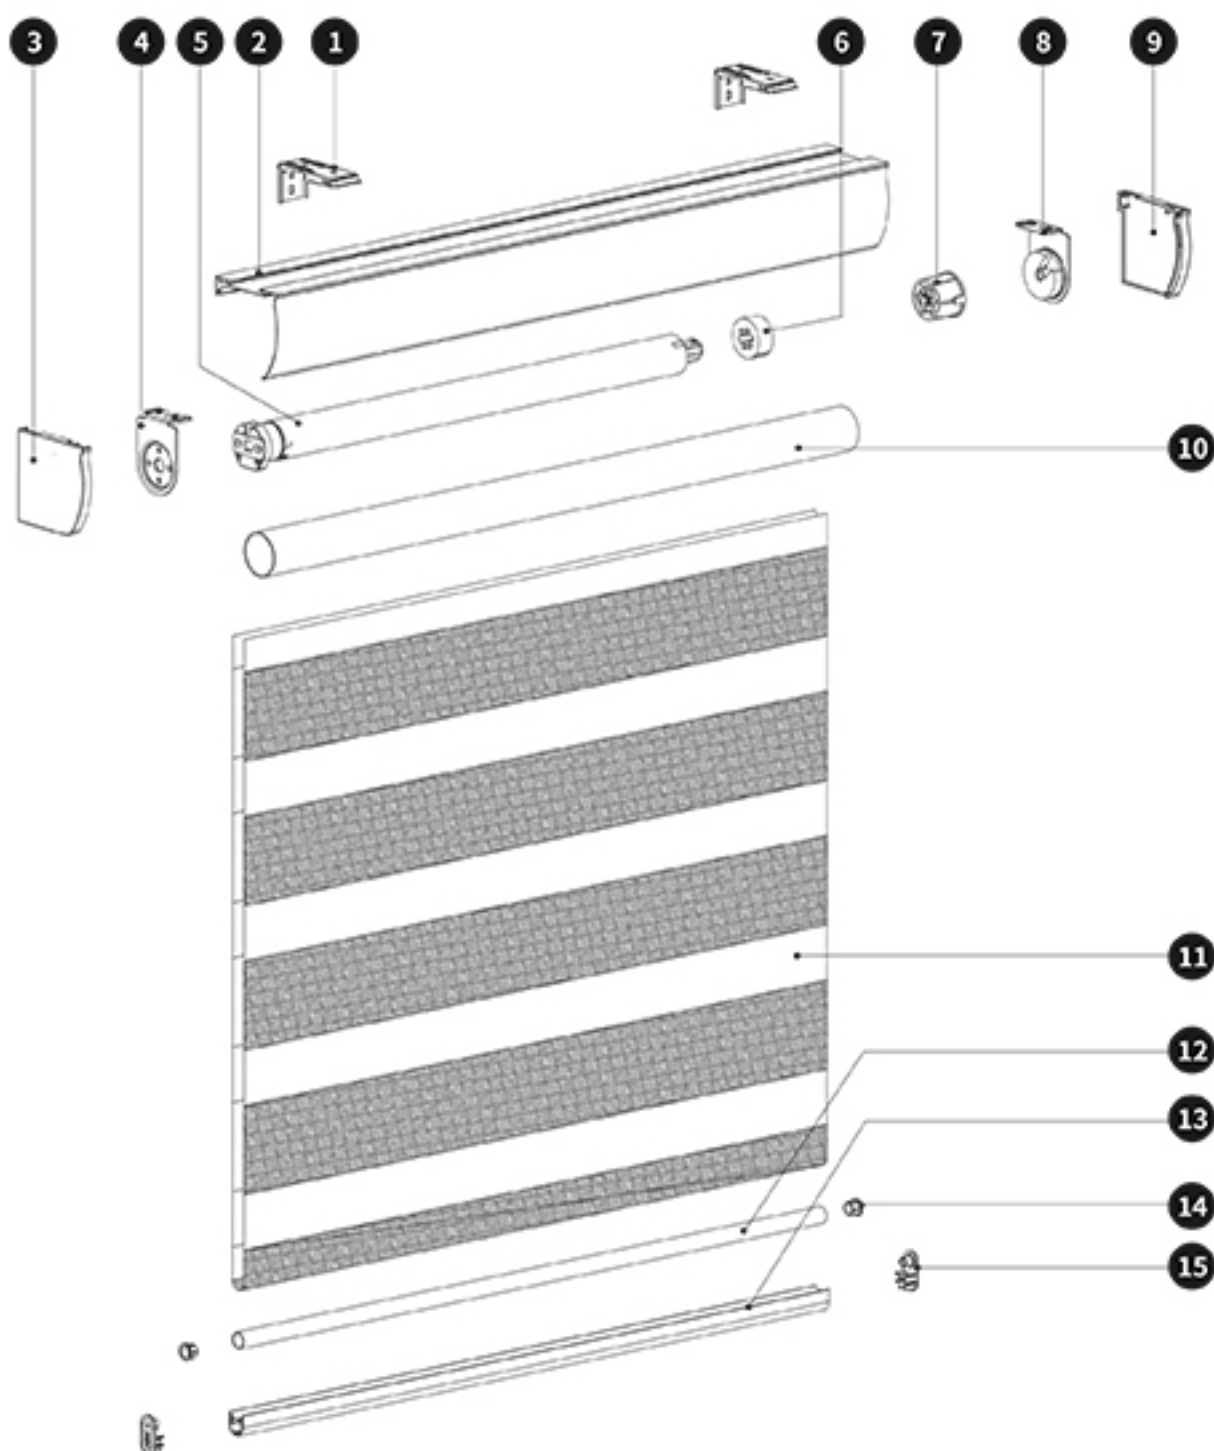

APP CONTROL
using app ,you can open/ close time of control your blinds when you are not at home

38mm Tube square cassette motorized zebra blinds

- 1.Installation Code
- 2.Cassette
- 3.Cassette Cover
- 4.Bracket
- 5.Motor
- 6.Runner
- 7.End Unit
- 8.Bracket
- 9.Cassette Cover
- 10.38mm Tube
- 11.Fabric
- 12.Bottom Tube
- 13.Bottom Rail
- 14.Bottom Rail End Cap
- 15.Bottom Rail End Cap

Minimum width	Maximum width	Minimum height	Maximum height	Maximum area	Maximum load bearing
500mm	2300mm	300mm	3000mm	4m ²	5KG

Open the blind

WORKS WITH SMART DEVICES
Adaptable to Alexa.

APP CONTROL
Using remote control to control several blinds.

APP CONTROL
using app ,you can open/ close time of control your blinds when you are not at home

50mm Tube round cassette motorized zebra blinds

- 1.Installation Code
- 2.Cassette
- 3.Cassette Cover
- 4.Bracket
- 5.Motor
- 6.Runner
- 7.End Unit
- 8.Bracket
- 9.Cassette Cover
- 10.50mm Tube
- 11.Fabric
- 12.Bottom Tube
- 13.Bottom Rail
- 14.Bottom Tube End Cap
- 15.Bottom Rail End Cap