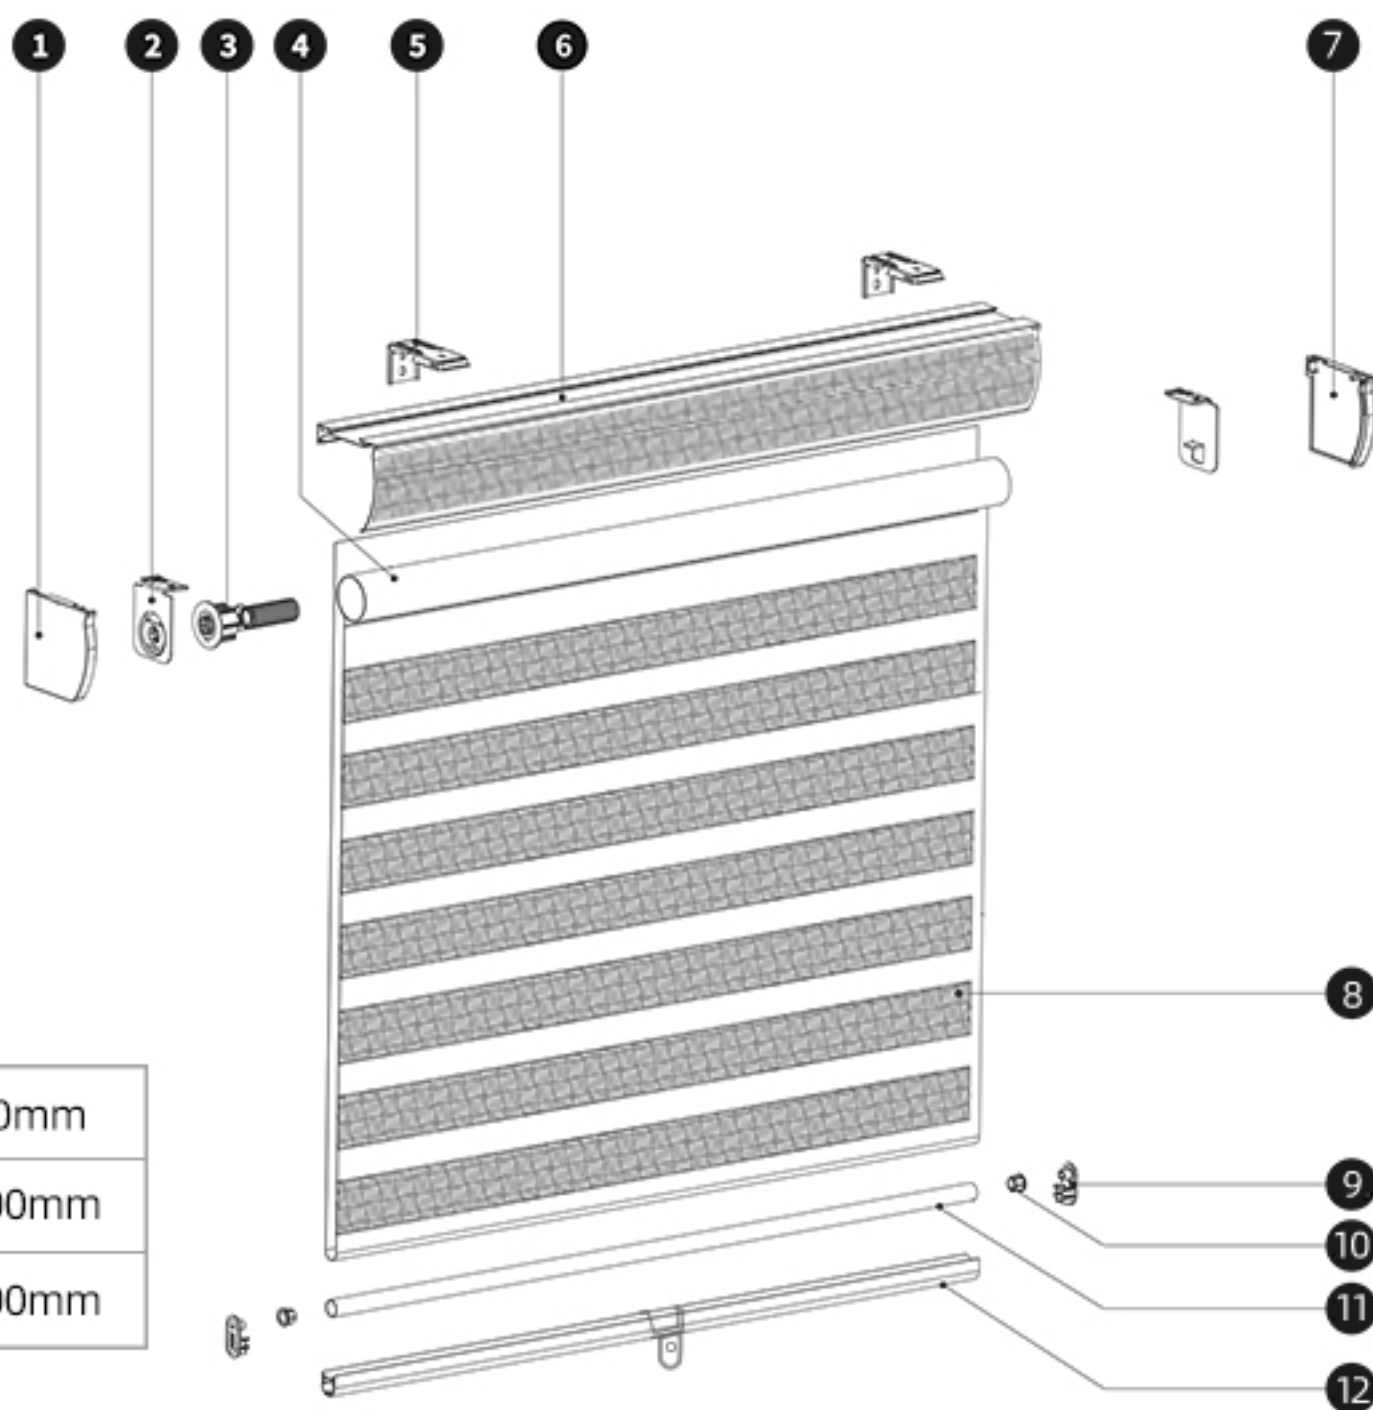

Minimum width	300mm
Maximum width	2300mm
Maximum height	3000mm

Main Accessories

No drill no tools zebra blinds

- 1.Cassette Cover
- 2.Bracket
- 3. End Unit
- 4.38mm Tube
- 5.Installation Code
- 6.Cassette
- 7.Cassette Cover
- 8.Chain
- 9.Pendant
- 10.Fabric
- 11.Bottom Rail End Cap
- 12.Bottom Rail End Cap
- 13.Bottom Tube
- 14.Bottom Rail

Minimum width	300mm
Maximum width	1600mm
Minimum width	2000mm
Maximum load bearing	8KG

Main Accessories

38mm Tube cordless zebra blinds

- 1.Cassette Cover
- 2.Bracket
- 3.End Unit
- 4.25mm Tube
- 5.Installation Code
- 6.Cassette
- 7.Cassette Cover
- 8.Fabric
- 9.Bottom Rail End Cap
- 10.Bottom Rail End Cap
- 11.Bottom Tube
- 12.Bottom Rail

Minimum width	300mm
Maximum width	1800mm
Minimum width	1800mm

Main Accessories

38mm Tube cordless zebra blinds

- 1.Cassette Cover
- 2.Bracket
- 3.End Unit
- 4.38mm Tube
- 5.Installation Code
- 6.Cassette
- 7.Cassette Cover
- 8.Fabric
- 9.Bottom Rail End Cap
- 10.Bottom Rail End Cap
- 11.Bottom Tube
- 12.Bottom Rail

Minimum width	300mm
Maximum width	2300mm
Minimum height	1600mm

Main Accessories

38mm Tube simple motorized zebra blinds

- 1.Installation Code
- 2.Installation Code
- 3.Beam
- 4.Flexible tape
- 5.End Unit
- 6.Runner
- 7.Motor
- 8.38mm Tube
- 9.Fabric
- 10.Bottom Tube
- 11.Bottom Rail End Cap
- 12.Bottom Rail End Cap
- 13.Bottom Rail