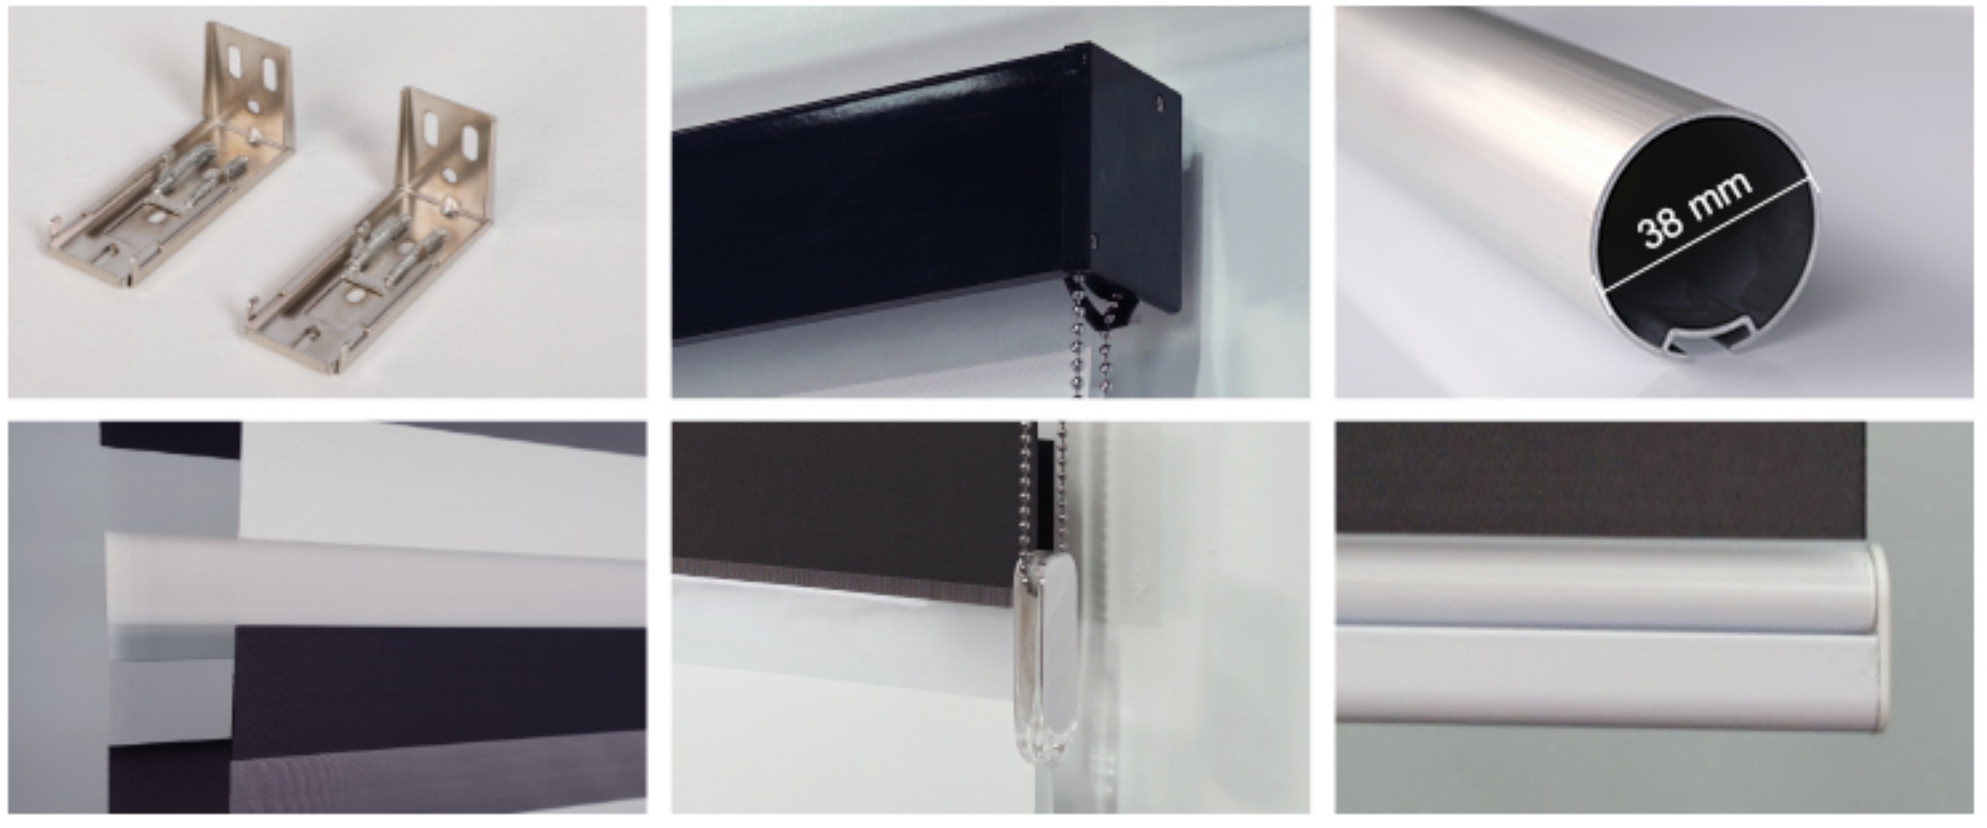

Minimum width	300mm
Maximum width	1600mm
Minimum height	2200mm

Main Accessories

38mm Tube round cassette manual zebra blinds

- 1.Cassette Cover
- 2.Bracket
- 3. End Unit
- 4.38mm Tube
- 5.Installation Code
- 6.Cassette
- 7.End Unit
- 8.Cassette Cover
- 9.Chain
- 10.Pendant
- 11.Fabric
- 12.Bottom Rail End Cap
- 13.Bottom Rail End Cap
- 14.Bottom Tube
- 15.Bottom Rail

Minimum width	300mm
Maximum width	2300mm
Minimum height	1600mm

Main Accessories

38mm Tube square cassette manual zebra blinds

- 1.Cassette Cover
- 2.Bracket
- 3. End Unit
- 4.38mm Tube
- 5.Installation Code
- 6.Cassette
- 7.End Unit
- 8.Cassette Cover
- 9.Chain
- 10.Pendant
- 11.Fabric
- 12.Bottom Rail End Cap
- 13.Bottom Rail End Cap
- 14.Bottom Tube
- 15.Bottom Rail

Minimum width	300mm
Maximum width	2300mm
Maximum height	3000mm

Main Accessories

No drill no tools zebra blinds

- 1.Cassette Cover
- 2.Bracket
- 3. End Unit
- 4.38mm Tube
- 5.Installation Code
- 6.Cassette
- 7.Cassette Cover
- 8.Chain
- 9.Pendant
- 10.Fabric
- 11.Bottom Rail End Cap
- 12.Bottom Rail End Cap
- 13.Bottom Tube
- 14.Bottom Rail