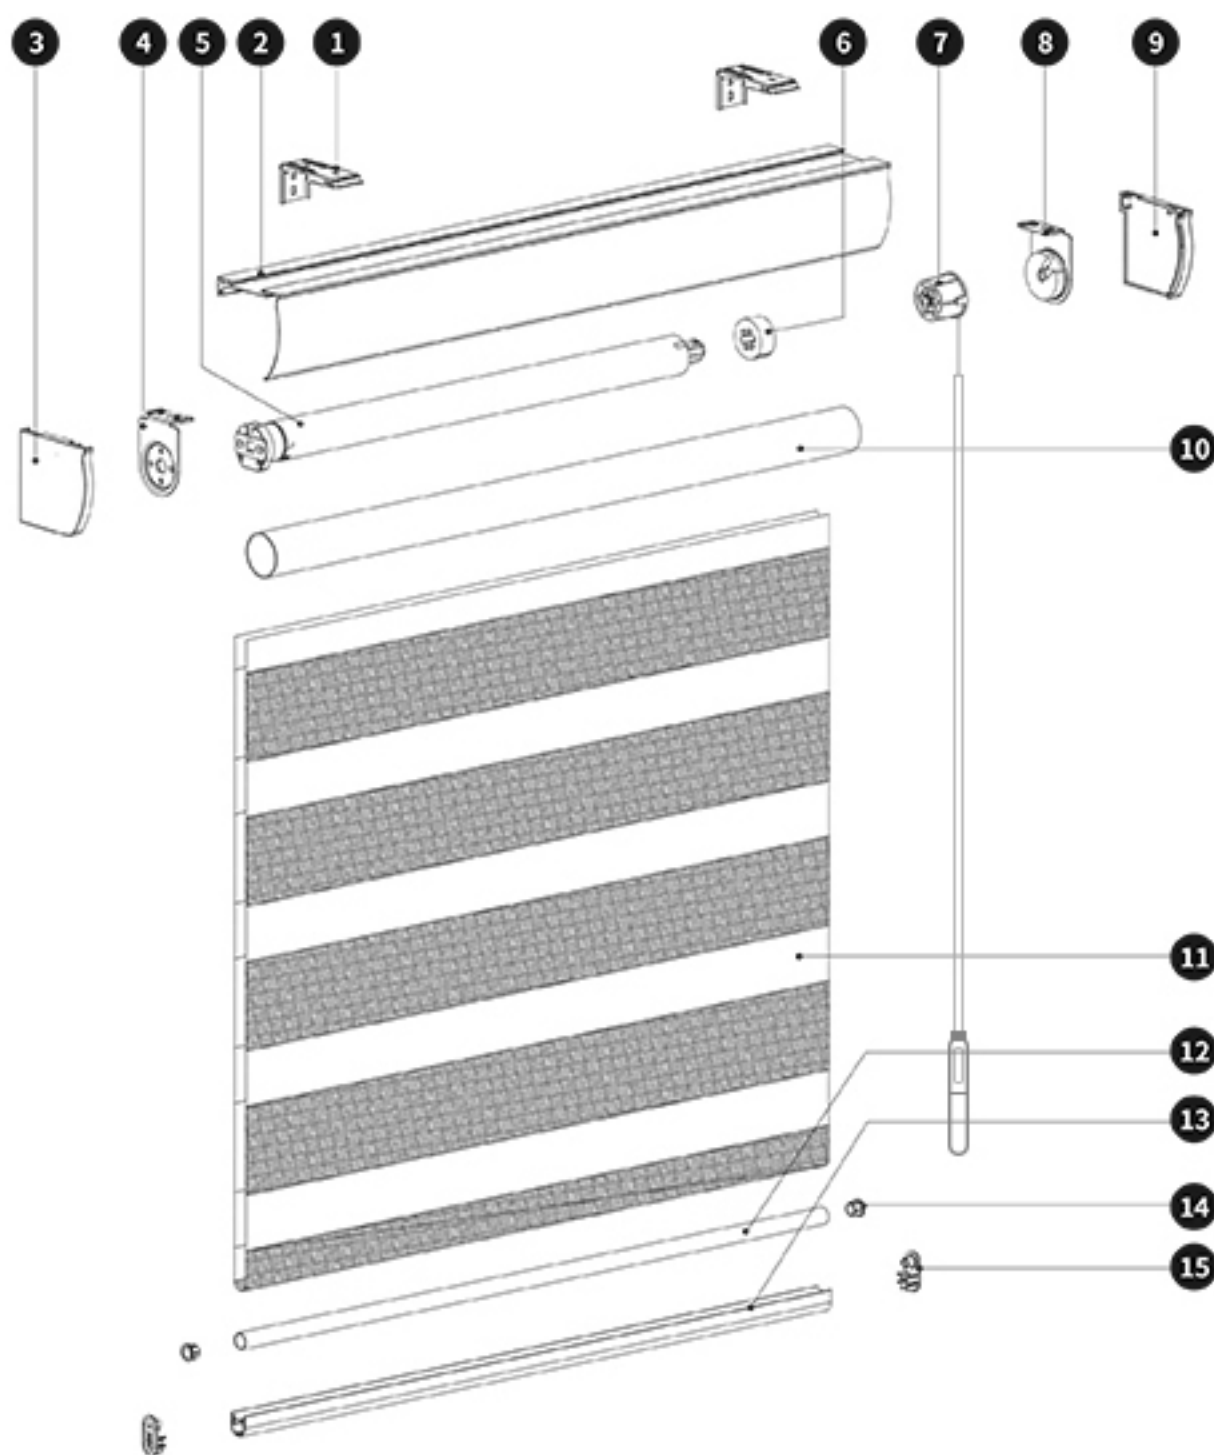

APP CONTROL
using app ,you can open/ close time of control your blinds when you are not at home

50mm Tube round cassette motorized zebra blinds

- 1.Installation Code
- 2.Cassette
- 3.Cassette Cover
- 4.Bracket
- 5.Motor
- 6.Runner
- 7.End Unit
- 8.Bracket
- 9.Cassette Cover
- 10.50mm Tube
- 11.Fabric
- 12.Bottom Tube
- 13.Bottom Rail
- 14.Bottom Tube End Cap
- 15.Bottom Rail End Cap

Minimum width	Maximum width	Minimum height	Maximum height	Maximum area	Maximum load bearing
500mm	2300mm	300mm	3000mm	4m ²	5KG

OK
Open the blind

WORKS WITH SMART DEVICES
Adaptable to Alexa.

APP CONTROL
Using remote control to control several blinds.

APP CONTROL
using app ,you can open/ close time of control your blinds when you are not at home

38mm Tube battery motorized zebra blinds

- 1.Installation Code
- 2.Cassette
- 3.Cassette Cover
- 4.Bracket
- 5.Motor
- 6.Runner
- 7.End Unit
- 8.Bracket
- 9.Cassette Cover
- 10.38mm Tube
- 11.Fabric
- 12.Bottom Tube
- 13.Bottom Rail
- 14.Bottom Tube End Cap
- 15.Bottom Rail End Cap