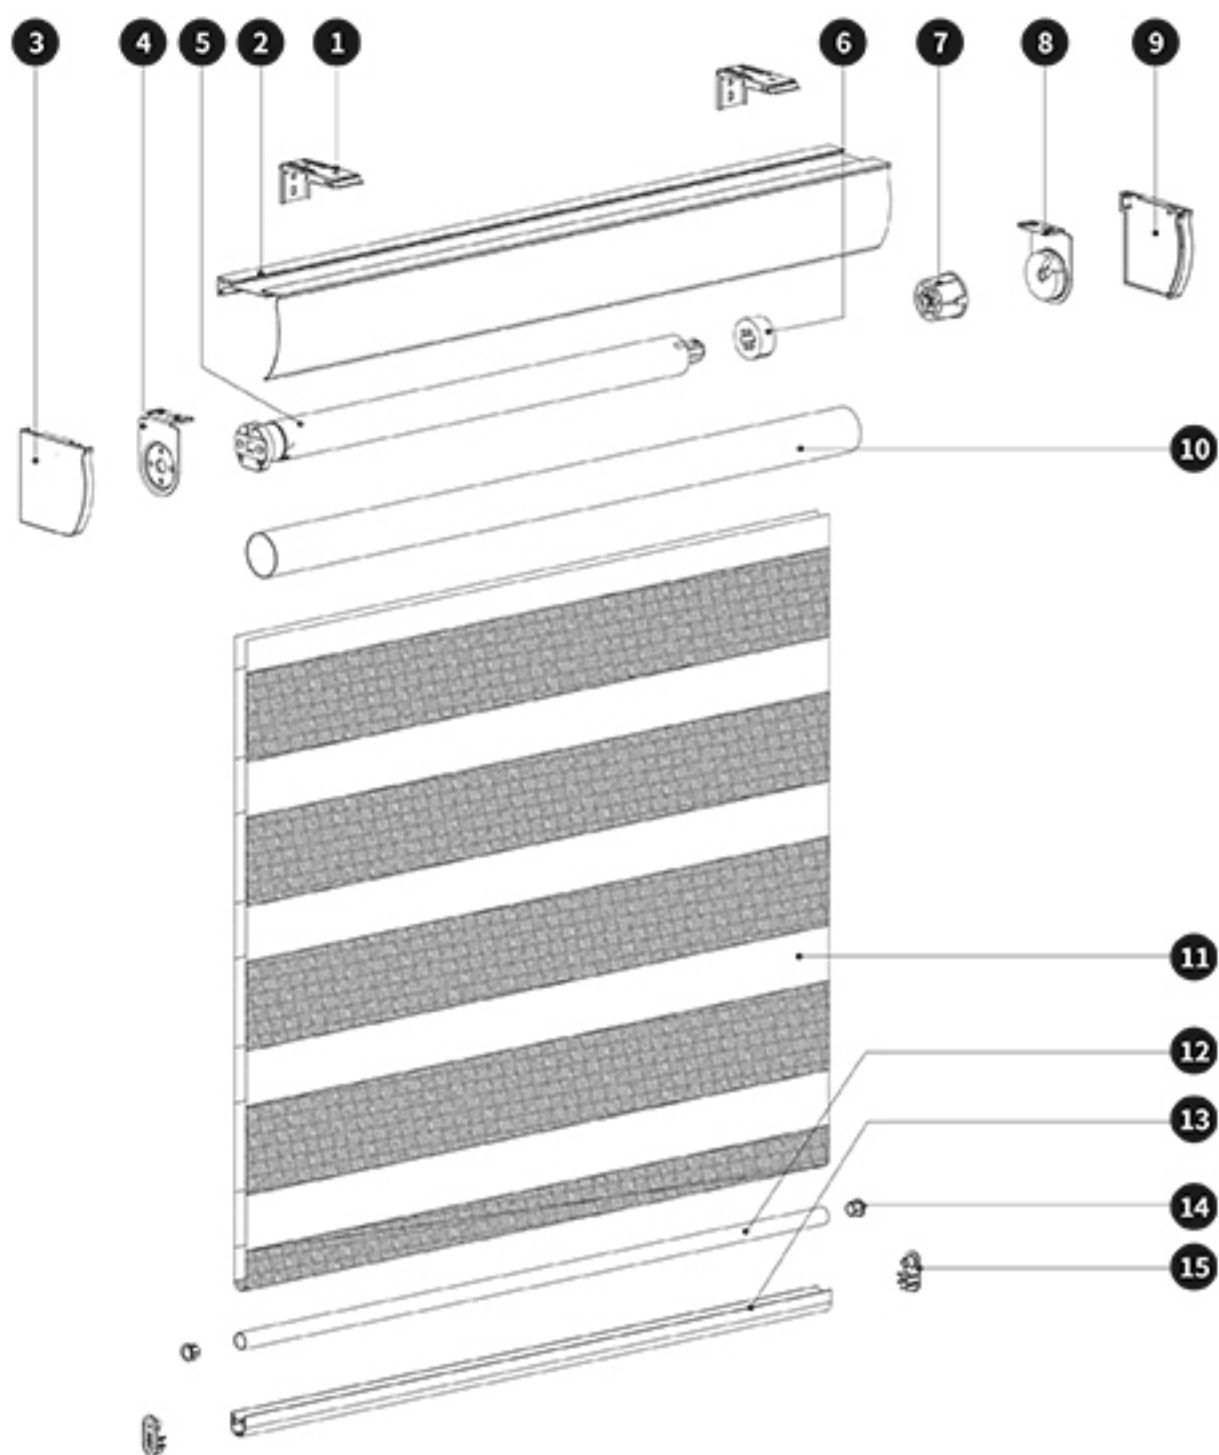

Minimum width	300mm
Maximum width	2300mm
Minimum height	1600mm

Main Accessories

38mm Tube simple motorized zebra blinds

- 1.Installation Code
- 2.Installation Code
- 3.Beam
- 4.Flexible tape
- 5.End Unit
- 6.Runner
- 7.Motor
- 8.38mm Tube
- 9.Fabric
- 10.Bottom Tube
- 11.Bottom Rail End Cap
- 12.Bottom Rail End Cap
- 13.Bottom Rail

Minimum width	Maximum width	Minimum height	Maximum height	Maximum area	Maximum load bearing
500mm	2300mm	300mm	3000mm	4m ²	5KG

Open the blind

WORKS WITH SMART DEVICES
Adaptable to Alexa.

APP CONTROL
Using remote control to control several blinds.

APP CONTROL
using app ,you can open/ close time of control your blinds when you are not at home

38mm Tube round cassette motorized zebra blinds

- 1.Installation Code
- 2.Cassette
- 3.Cassette Cover
- 4.Bracket
- 5.Motor
- 6.Runner
- 7.End Unit
- 8.Bracket
- 9.Cassette Cover
- 10.38mm Tube
- 11.Fabric
- 12.Bottom Tube
- 13.Bottom Rail
- 14.Bottom Rail End Cap
- 15.Bottom Rail End Cap